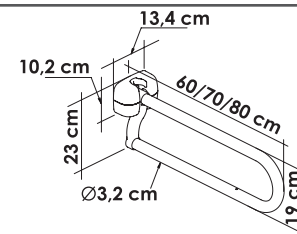

K design s.r.l.
Via Vincinella, Loc. Ghiarettolo
19037 Santo Stefano di Magra (SP)
Italy

(t) +39 0187 1987200
(w) www.kdesign-group.com
(e) info@kdesign-group.com

K design s.r.l.
Via Vincinella, Loc. Ghiarettolo
19037 Santo Stefano di Magra (SP)
Italy

(t) +39 0187 1987200
(w) www.kdesign-group.com
(e) info@kdesign-group.com