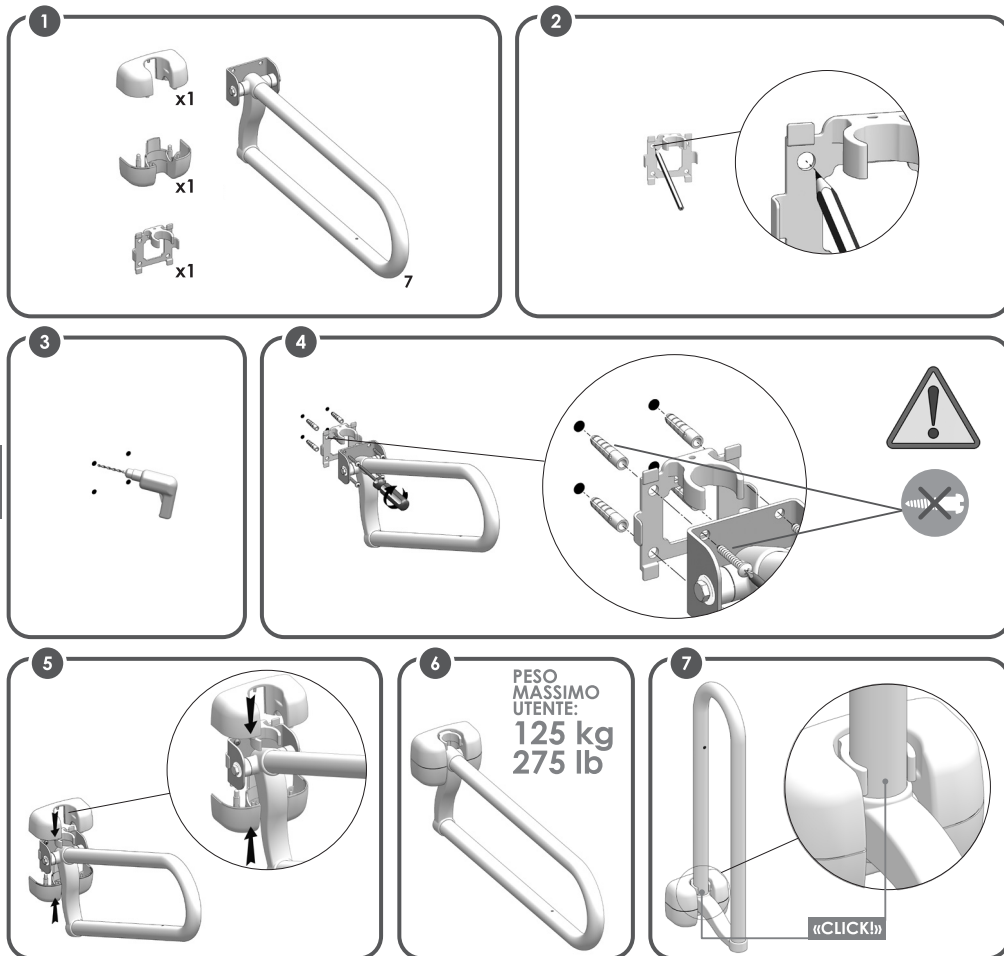

EH-NWA-80-IX - EH-NWA-80-IXX

Barra ribaltabile da muro lucida, L 80 cm - Acciaio Inox

EH-NWA-60-PC - EH-NWA-60-PCX

Lift-up Wall Mounted Powder Coated Toilet Support, L 60 cm - White

EH-NWA-70-PC - EH-NWA-70-PCX

Lift-up Wall Mounted Powder Coated Toilet Support, L 70 cm - White

EH-NWA-80-PC - EH-NWA-80-PCX

Lift-up Wall Mounted Powder Coated Toilet Support, L 80 cm - White

EH-NWA-60-IX - EH-NWA-60-IXX

Lift-up Wall Mounted Polished Toilet Support, L 60 cm - Stainless Steel

EH-NWA-70-IX - EH-NWA-70-IXX

Lift-up Wall Mounted Polished Toilet Support, L 70 cm - Stainless Steel

EH-NWA-80-IX - EH-NWA-80-IXX

Lift-up Wall Mounted Polished Toilet Support, L 80 cm - Stainless Steel

INTENDED USAGE:

The products of the *Lift-up Wall Mounted Toilet Support* line allow the user to increase independence and stability during the daily use of the bathroom or the toilet bowl more specifically. They work as a robust and safe handle, on which the user can hold on to relieve part of the body weight from the legs, reducing muscle fatigue due to standing position as well as slip and injuries risks. After use, the lift-up wall mounted support can be easily put back in vertical position and locked by its safety hook, preventing accidental falls in horizontal position. The lift-up wall mounted support is available in different materials and length, and thanks to the folding and locking mechanisms, it is suitable also for compact bathrooms. The lift-up wall mounted support can be provided with roll holder, keeping it in a more accessible position and avoiding spine twisting movements to reach it.